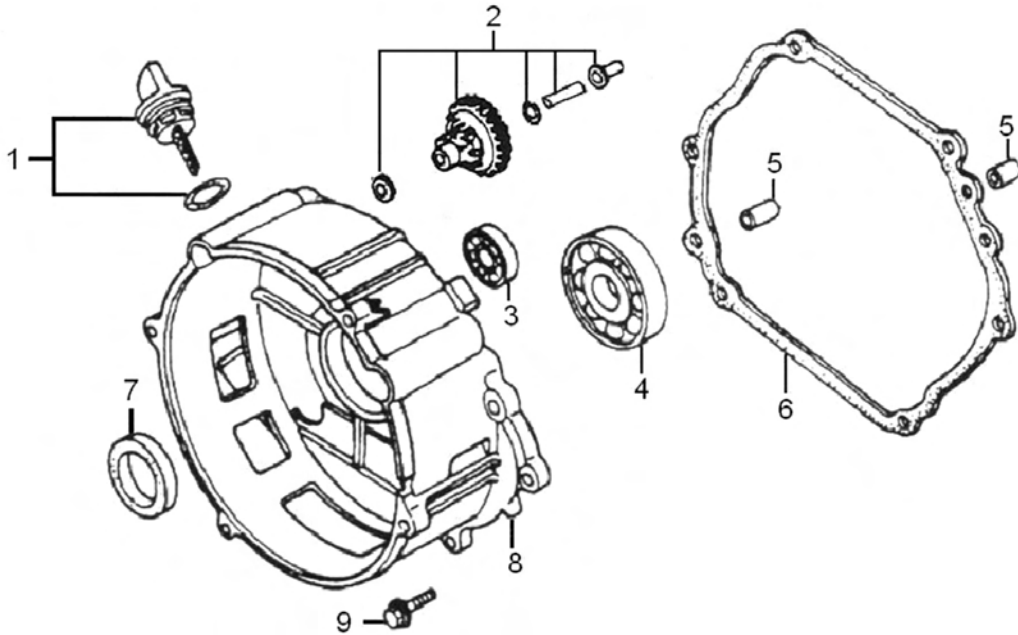

Crankcase Cover

ITEM	PART NO.	QTY.	DESCRIPTION
1	0G9799	2	DIPSTICK/CAP ASSY
2	0G84420221	1	GOVERNOR ASSY.
3	0G84420118	1	BEARING, RADIAL BALL 6202
4	0G84420117	1	BEARING, RADIAL BALL 6207
5	0G84420228	2	PIN, DOWEL 8x12
6	0G84420115	1	GASKET, CRANKCASE COVER
7	0G84420116	1	SEAL, OIL
8	0G84420227	1	CRANKCASE COVER
9	0G84420229	7	BOLT, FLANGE 8X40